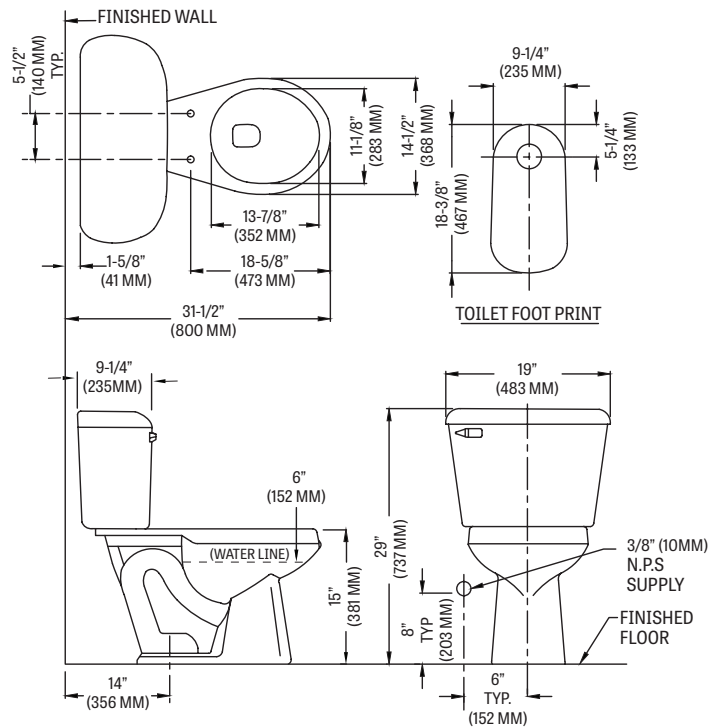

135-3125 ALTO® 1.28

Elongated Front, Vitreous China, Two-Piece Toilet

SPECIFICATIONS

MODEL #	DESCRIPTION	CODES/STANDARDS
135-3125	Elongated front (1.28 gpf / 4.8 lpf) two-piece toilet	

MATERIAL	Vitreous China
WATER PRESSURE RANGE	20 to 80 PSI
FLUSH SYSTEM	3-2" Hybrid flapper flush valve
WATER USAGE	1.28 gpf / 4.8 lpf
WATER SURFACE AREA	9' X 10'
ROUGH-IN	14"
MAP RATING	800 grams

TRAP DIAMETER	2'
TRAP SEAL	2-1/2'
SHIPPING WEIGHT	Model 135 - 50 lbs. (23 kg) Model 3125 - 46 lbs. (21 kg)
WARRANTY	Vitreous China - Limited Lifetime Tank Trim - Limited One Year

TANK OPTIONS	TECHNICAL INFORMATION

3173	Standard 1.28 gpf configuration: 3-2" hybrid flapper flush valve, Fluidmaster® anti-siphon pilot fill valve, left hand, color-match trip lever.
3173RH	Variation of model 3173, with right hand, color-match trip lever.
3165	Variation of model 3173, with cover lock.
3174	Variation of model 3173, with tank liner.
3120	Variation of model 3173, with left hand, chrome trip lever.
3125	Variation of model 3173, 14" rough-in.

Note: these dimensions are nominal and subject to change without notice.

Fixture performance and specifications meet or exceed ASME A112.19.2/CSA B45.1 standards, and other state and local codes.